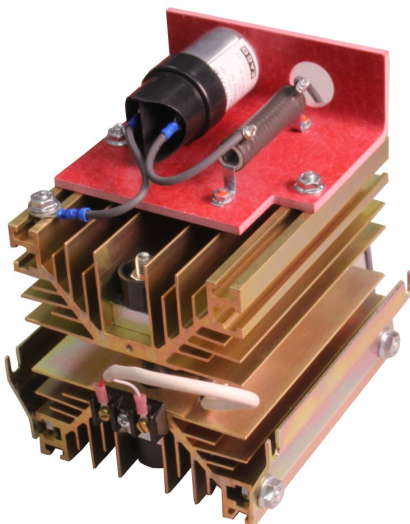

DARRAH'S WTA POWER AMPLIFIER DRAWERS - REBUILDS

Darrah Electric offers Westinghouse WTA Trinistat power drawer upgrades for Power Plant Excitation. Now replace the complete SCR stack assembly of Westinghouse Trinistat Power drawers with improved higher current and voltage technology. Darrah Electric offers a drop in replacement fitting into the existing drawer. This includes improved rated hockey puck type SCR's clamped between a more efficient heat sink extrusion.

New copper bus bars align to mate existing AC and DC fingers. Fuses are upgraded to include blown fuse indicators. New higher voltage R/C snubbers are included. Thermostats can be added if requested.

150 and 250 amp models also available

All DC Output Current Ratings available, 300-1500 Amps
Standard is 600 Volt DC Output
50°C Ambient Rating

**New Replacement SCR Pack. Includes
New Heat Sinks, Clamp, and SCR.**

Darrah's Upgrade Includes:

- Drawers are fully disassembled.
- Heatsinks and bus bars are cleaned, glass beaded if necessary and re-plated. The frame is cleaned, sandblasted and repainted.
- We replace all SCR's with new. Typically we use a higher amperage and voltage device over the original types.
- All semiconductor compression clamps are replaced. Existing clamps are typically found dry rotting from thermal cycling and are often cause for shorting.
- All snubber capacitors and resistors are replaced and rewired.
- After complete assembly, the unit is load tested with our drive circuits to confirm balanced operation