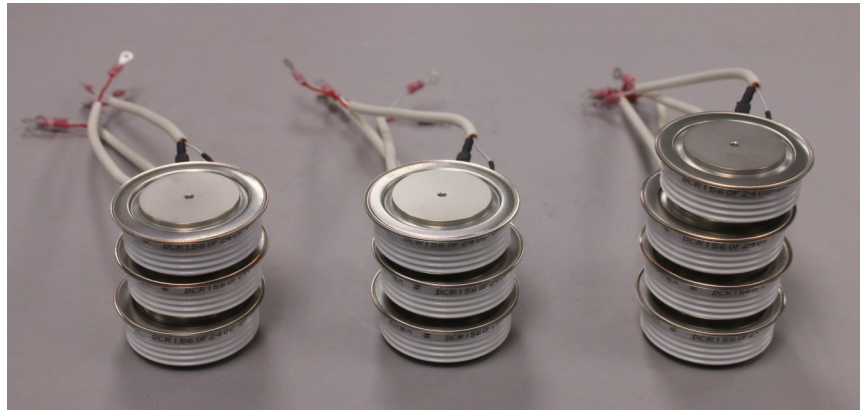

DARRAH'S WTA POWER AMPLIFIER DRAWERS - REBUILDS

Darrah Electric offers Westinghouse WTA Trinistat power drawer upgrades for Power Plant Excitation. Now replace the complete SCR stack assembly of Westinghouse Trinistat Power drawers with improved higher current and voltage technology. Darrah Electric offers a drop in replacement fitting into the existing drawer. This includes improved rated hockey puck type SCR's clamped between a more efficient heat sink extrusion.

New copper bus bars align to mate existing AC and DC fingers. Fuses are upgraded to include blown fuse indicators. New higher voltage R/C snubbers are included. Thermostats can be added if requested.

150 and 250 amp models also available

All DC Output Current Ratings available, 300-1500 Amps
Standard is 600 Volt DC Output
50°C Ambient Rating

**New Replacement SCR Pack. Includes
New Heat Sinks, Clamp, and SCR.**

Darrah's Upgrade Includes:

- Drawers are fully disassembled.
- Heatsinks and bus bars are cleaned, glass beaded if necessary and re-plated. The frame is cleaned, sandblasted and repainted.
- We replace all SCR's with new. Typically we use a higher amperage and voltage device over the original types.
- All semiconductor compression clamps are replaced. Existing clamps are typically found dry rotting from thermal cycling and are often cause for shorting.
- All snubber capacitors and resistors are replaced and rewired.
- After complete assembly, the unit is load tested with our drive circuits to confirm balanced operation